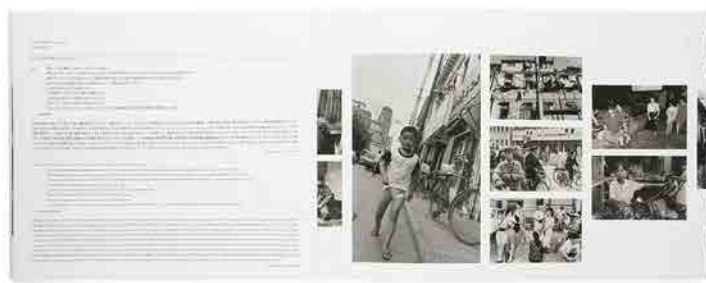

PRESS RELEASE

***White Map on the Silk Road***

Photographed by Arata Dodo

Book size: 201 × 285 mm

Pages: 45

Binding: Softcover

Publication in 2019

Limited Edition of 700