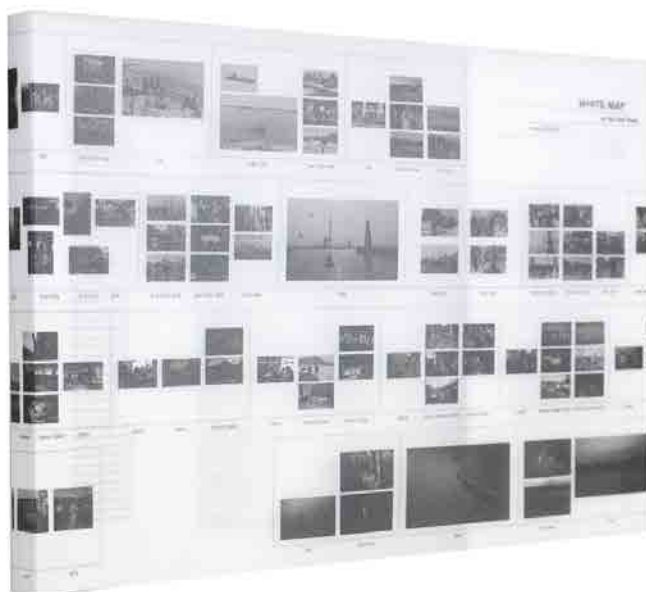

For regarding Case Publishing and its publications, please contact
info@case-publishing.jp